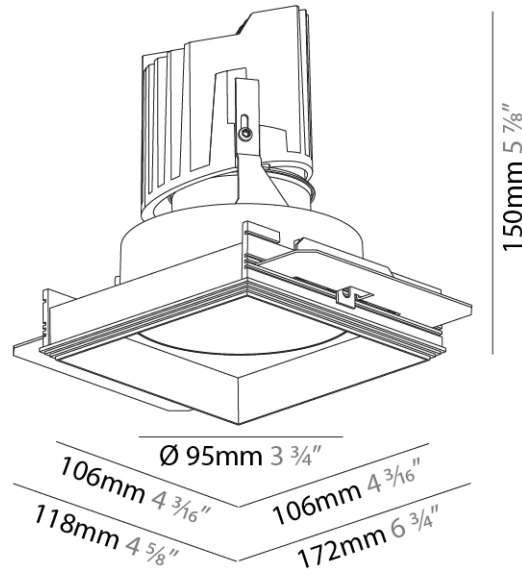

PHYSICAL

Shape: Square
Diameter (mm): 95
Diameter (in): 3 3/4
Length (mm): 106
Length (in): 4 3/16
Width (mm): 106
Width (in): 4 3/16
Depth (mm): 150
Depth (in): 5 7/8
Ceiling Thickness (mm): 10 / 12.5 / 15 / 25
Ceiling Thickness (in): 3/8 or 1/2 or 9/16 or 1
Min. Recessing Depth (mm): 170
Min. Recessing Depth (in): 6 11/16
Light Distribution: Downlight
Weight (kg): 0.705
Weight (lbs): 1.55
Fixture Finish: SSR / BKV / CWI / CRY / HAB / UFT / ITA / RUA / FTG / MYG / LOD / PUS / FRO / FUP / KIA / POP / BLS / SPG / MEY / GOH / GUM / CHC / COM / ABZ / JAG / OBR / MOS / ROR
Fixture Material: Aluminum Die Cast
Cut-out Measurements: 120mm / 4 3/4" x 120mm / 4 3/4"
Upon Request: Unique Ceiling Thickness

ELECTRICAL

Lamp Type: LED (Zhaga Standard)
Input Wattage (W): 15.5
Total Output Wattage (W): 14.5
Dimming: Tri-Mode (Non-Dimming and Phase Dimming (120Vac only) and 0-10V Dimming)
Driver Included: No
Driver Location: Recessed Housing
Driver Type: Constant Current - Universal
Driver Class: Class 2
Housing: See components
Input Voltage (V): 120 - 277
Constant Current (MA): 500

LED

Number of LEDs: 1
Color Temperature (°K): 2700 / 3000 / 3500 / 4000
Max. Delivered Lumen (lm): 940 / 980 / 1029 / 1050
Nominal Lumen (lm): 1386 / 1438 / 1511 / 1542
CRI: >90 CRI
Efficiency (%): 87.9 / 88.4 / 87.9
Lamp Life (hrs): 50000
Upon Request: RGB-W Tunable White Special Color Temperature Special LED

OPTICAL

Reflector*: 20 / 40 / 60
Upon Request: Special Beam Angles

© 2024 Zaneen Lighting, Inc. 1280-3382, F 416-247-9319, www.zaneen.com

Available for international specifications by adding 'INT' at the end of the existing Model #. For assistance on 'custom' specifications, contact zteam@zaneen.com. In a constant effort to supply the best product, we reserve the right to change specifications or materials without notice. The most recent specification sheets are found at zaneen.com

IP rating: IP20