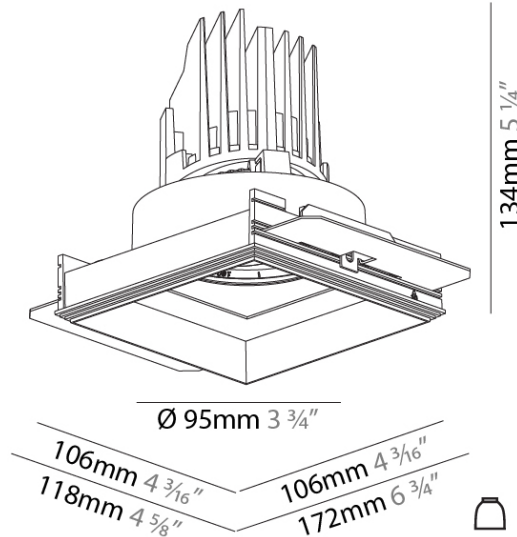

ELECTRICAL

Lamp Type: LED (Zhaga Standard)
Input Wattage (W): 15.5
Total Output Wattage (W): 14.5
Dimming: Tri-Mode (Non-Dimming and Phase Dimming (120Vac only) and 0-10V Dimming)
Driver Included: No
Driver Location: Recessed Housing
Driver Type: Constant Current - Universal
Driver Class: Class 2
Housing: See components
Input Voltage (V): 120 - 277
Constant Current (MA): 500

LED

Number of LEDs: 1
[Color Temperature (°K): 2700 / 3000 / 3500 / 4000](#)
Max. Delivered Lumen (lm): 940 / 980 / 1029 / 1050
Nominal Lumen (lm): 1386 / 1438 / 1511 / 1542
CRI: >90 CRI
Efficiency (%): 87.9 / 88.4 / 87.9
Lamp Life (hrs): 50000
Upon Request: RGB-W Tunable White Special Color Temperature
Special LED

OPTICAL

[Reflector°: 20 / 40 / 60](#)
Adjustability: Rotational 355°; Tilt 30°
Upon Request: Special Beam Angles

RATINGS AND CERTIFICATIONS

Available for international specifications by adding "INT" at the end of the existing Model #. For assistance on 'custom' specifications, contact zteam@zaneen.com.
Certified By: Certified for North American Standards
In a constant effort to supply the best product, we reserve the right to change specifications or materials without notice. The most recent specification sheets are found at zaneen.com
IP rating: IP20