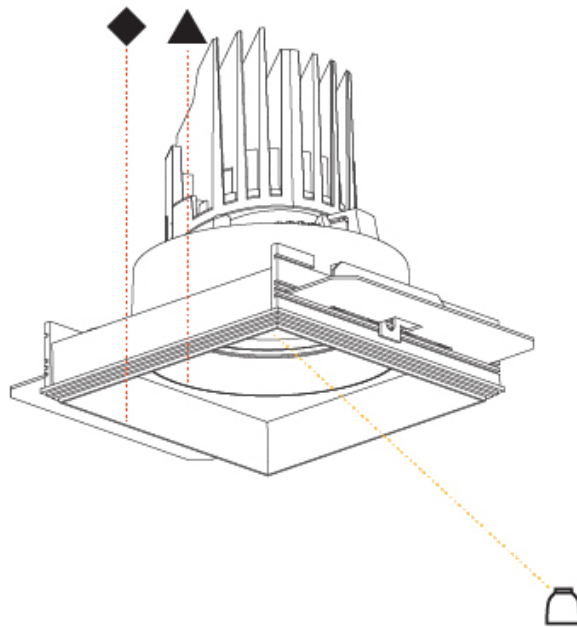

#### PHYSICAL

Shape: Square  
 Diameter (mm): 95  
 Diameter (in): 3 3/4  
 Length (mm): 106  
 Length (in): 4 3/16  
 Width (mm): 106  
 Width (in): 4 3/16  
 Height (mm): 134  
 Height (in): 5 1/4  
 Ceiling Thickness (mm): 10 / 12.5 / 15 / 25  
 Ceiling Thickness (in): 3/8 or 1/2 or 9/16 or 1  
 Min. Recessing Depth (mm): 150  
 Min. Recessing Depth (in): 5 7/8  
 Light Distribution: Adjustable / Downlight  
 Weight (kg): 0.655  
 Weight (lbs): 1.44  
 Fixture Finish: SSR / BKV / CWI / CRY / HAB / UFT / ITA / RUA / FTG / MYG / LOD / PUS / FRO / FUP / KIA / POP / BLS / SPG / MEY / GOH / GUM / CHC / COM / ABZ / JAG / OBR / MOS / ROR  
 Fixture Material: Aluminum Die Cast  
 Cut-out Measurements: 120mm / 4 3/4" x 120mm / 4 3/4"  
 Upon Request: Unique Ceiling Thickness

## BIONIQ SQUARE ADJUSTABLE TRIMLESS

A37887-

PROJECT

TYPE

SPECIFIER

QUANTITY

DATE

PROJECT
TYPE
SPECIFIER
QUANTITY
DATE